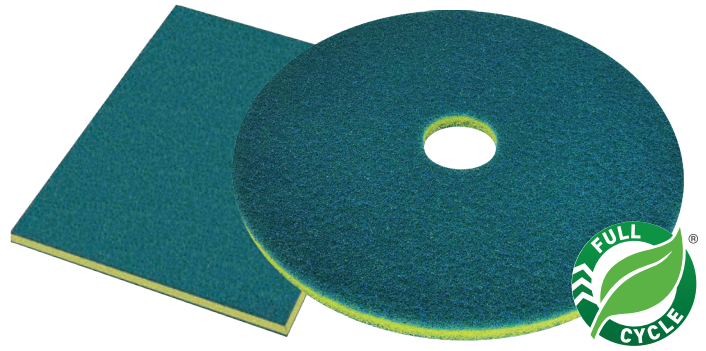

# Easy Scrub & Shine

DUAL-PURPOSE FLOOR PAD

## One Pad Does it All

**For daily scrubbing and shining of floors.  
Shine increases every time it's used.**

- Labor savings, reduces/eliminates the need to burnish
- Highly durable and lasts 5X longer than traditional floor pads
- More efficient cleaning than competing brands
- Brightly colored wear indicator takes away the guesswork
- Versatile, can be used with many flooring substrates, coated/uncoated
- Designed to be used wet on an autoscrubber or single-disk rotary machine
- Reduces dust in work environment
- Chemical free, works with just water

## Easy Scrub & Shine

Dual Purpose Floor Pad